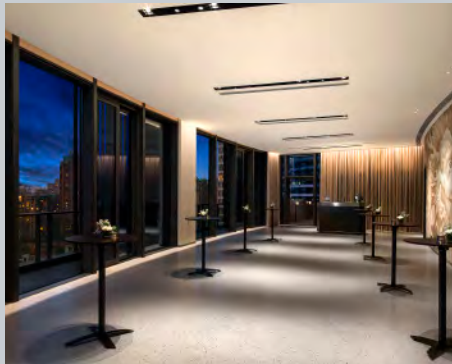

Living Room