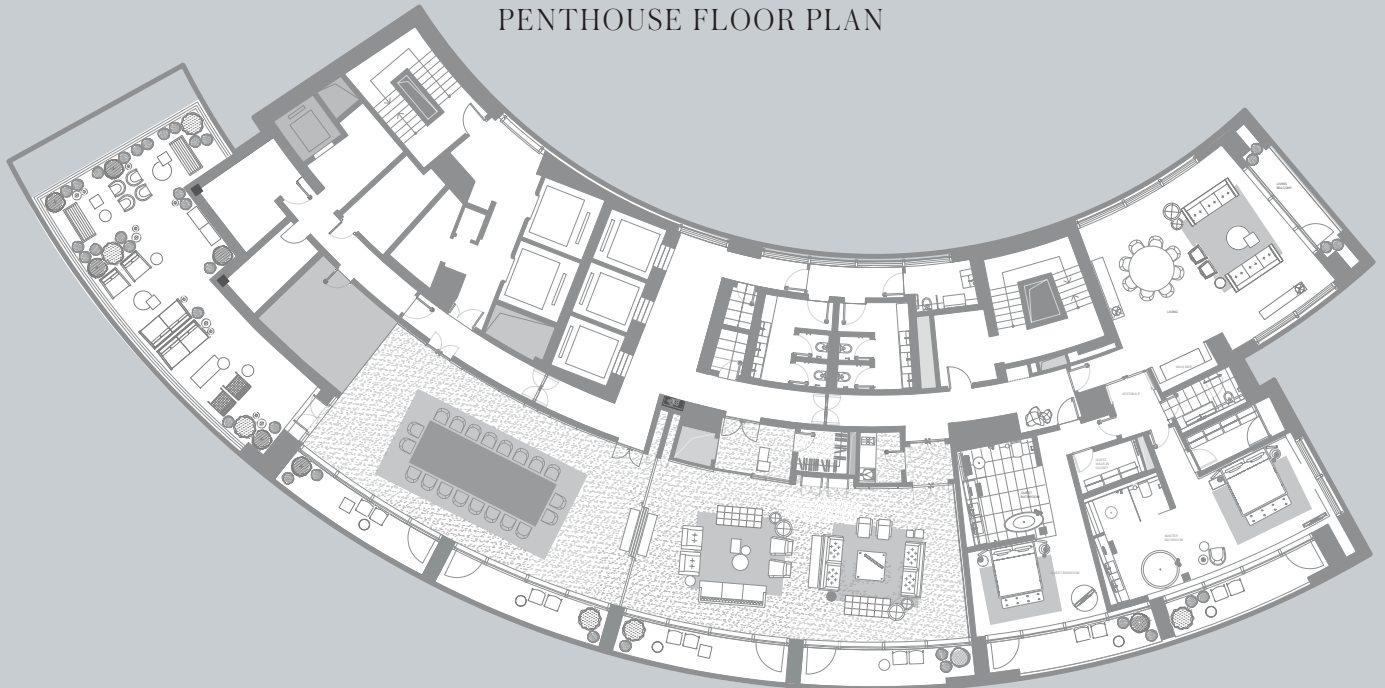

CAPACITY CHART AND FLOOR PLANS

	Sqm	Reception	Banquet	Theatre	Classroom	U Shape	Boardroom
Penthouse	208	160	100	112	84	N/A	N/A
Penthouse A	104	60	50	56	42	30	34
Penthouse B	104	60	50	56	42	30	34
Café Gray Deluxe - Lounge	228	140	N/A	N/A	N/A	N/A	N/A
Café Gray Deluxe - Terrace	Bar terrace : 90 Dinning terrace : 230	30 120	N/A	N/A	N/A	N/A	N/A
Gray Room	56	30	24	N/A	N/A	N/A	N/A
Wine Room	13	N/A	10	N/A	N/A	N/A	N/A
Sui Tang Shang	Lounge : 97 Terrace : 67	80 30	24 N/A	N/A	N/A	N/A	N/A
Frasca – Outdoor Garden	128	100	70	N/A	N/A	N/A	N/A
Frasca – Glass Room	37	30	24	N/A	N/A	N/A	N/A

PENTHOUSE FLOOR PLAN