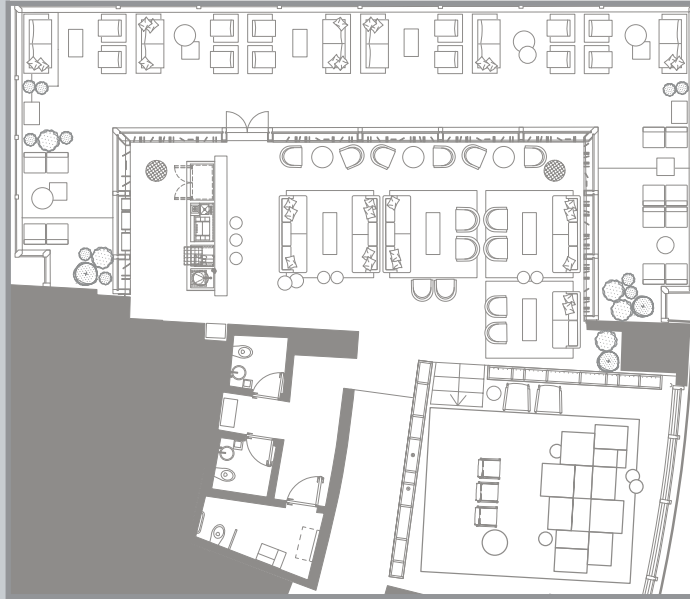

Sui Tang Shang

Intimate Event Options

For more intimate events, The Middle House features sleeker options ideal for groups of 6 to 20 guests. These spaces include the Gray Room and the Wine Room at Café Gray Deluxe.

Sui Tang Shang can comfortably accommodate 80 guests for a cocktail reception, whilst Frasca is the perfect setting to host 70 guests for an al fresco lunch or dinner on the outside terrace.

CAPACITY CHART AND FLOOR PLANS

	Sqm	Reception	Banquet	Theatre	Classroom	U Shape	Boardroom
Penthouse	208	160	100	112	84	N/A	N/A
Penthouse A	104	60	50	56	42	30	34
Penthouse B	104	60	50	56	42	30	34
Café Gray Deluxe - Lounge	228	140	N/A	N/A	N/A	N/A	N/A
Café Gray Deluxe - Terrace	Bar terrace : 90 Dinning terrace : 230	30 120	N/A	N/A	N/A	N/A	N/A
Gray Room	56	30	24	N/A	N/A	N/A	N/A
Wine Room	13	N/A	10	N/A	N/A	N/A	N/A
Sui Tang Shang	Lounge : 97 Terrace : 67	80 30	24 N/A	N/A	N/A	N/A	N/A
Frasca – Outdoor Garden	128	100	70	N/A	N/A	N/A	N/A
Frasca – Glass Room	37	30	24	N/A	N/A	N/A	N/A

PENTHOUSE FLOOR PLAN

3F THE MIDDLE HOUSE

Café Gray Deluxe Terrace Area

Gray Room

3F THE MIDDLE HOUSE RESIDENCES

Sui Tang Shang

1F THE MIDDLE HOUSE RESIDENCES

Frasca, Outdoor Garden