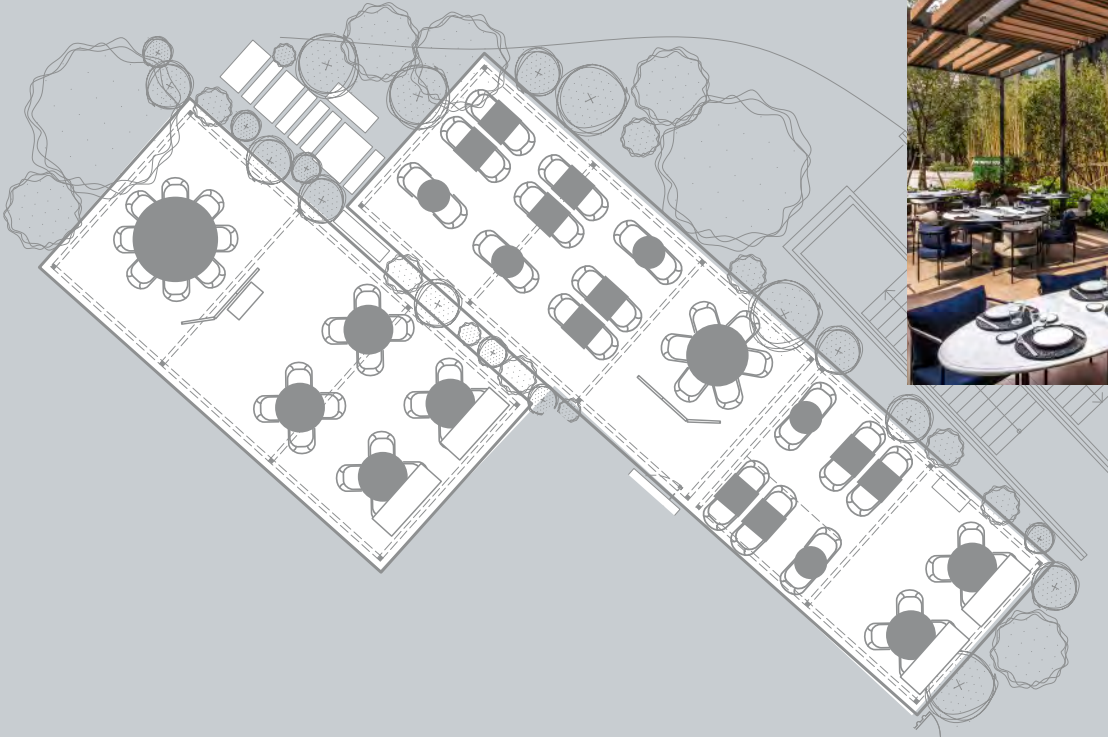

Sui Tang Shang

Intimate Event Options

For more intimate events, The Middle House features sleeker options ideal for groups of 6 to 20 guests. These spaces include the Gray Room and the Wine Room at Café Gray Deluxe.

Sui Tang Shang can comfortably accommodate 80 guests for a cocktail reception, whilst Frasca is the perfect setting to host 70 guests for an al fresco lunch or dinner on the outside terrace.

CAPACITY CHART AND FLOOR PLANS

	Sqm	Reception	Banquet	Theatre	Classroom	U Shape	Boardroom
Penthouse	208	160	100	112	84	N/A	N/A
Penthouse A	104	60	50	56	42	30	34
Penthouse B	104	60	50	56	42	30	34
Café Gray Deluxe - Lounge	228	140	N/A	N/A	N/A	N/A	N/A
Café Gray Deluxe - Terrace	Bar terrace : 90 Dinning terrace : 230	30 120	N/A	N/A	N/A	N/A	N/A
Gray Room	56	30	24	N/A	N/A	N/A	N/A
Wine Room	13	N/A	10	N/A	N/A	N/A	N/A
Sui Tang Shang	Lounge : 97 Terrace : 67	80 30	24 N/A	N/A	N/A	N/A	N/A
Frasca – Outdoor Garden	128	100	70	N/A	N/A	N/A	N/A
Frasca – Glass Room	37	30	24	N/A	N/A	N/A	N/A

PENTHOUSE FLOOR PLAN

3F THE MIDDLE HOUSE

Café Gray Deluxe Terrace Area

Gray Room

3F THE MIDDLE HOUSE RESIDENCES

Sui Tang Shang

1F THE MIDDLE HOUSE RESIDENCES

Frasca, Outdoor Garden