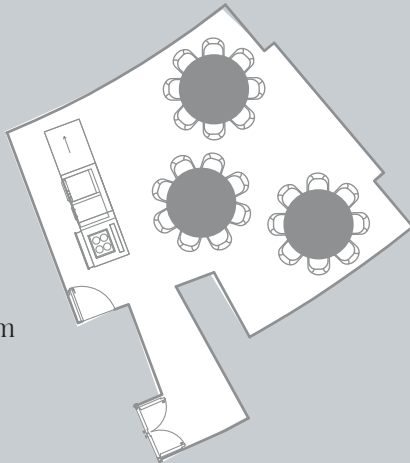

Sui Tang Shang

Intimate Event Options

For more intimate events, The Middle House features sleeker options ideal for groups of 6 to 20 guests. These spaces include the Gray Room and the Wine Room at Café Gray Deluxe.

	Sqm	Reception	Banquet	Theatre	Classroom	U Shape	Boardroom
Penthouse	208	160	100	112	84	N/A	N/A
Penthouse A	104	60	50	56	42	30	34
Penthouse B	104	60	50	56	42	30	34
Café Gray Deluxe - Lounge	228	140	N/A	N/A	N/A	N/A	N/A
Café Gray Deluxe - Terrace	Bar terrace : 90 Dinning terrace : 230	30 120	N/A	N/A	N/A	N/A	N/A
Gray Room	56	30	24	N/A	N/A	N/A	N/A
Wine Room	13	N/A	10	N/A	N/A	N/A	N/A
Sui Tang Shang	Lounge : 97 Terrace : 67	80 30	24 N/A	N/A	N/A	N/A	N/A
Frasca – Outdoor Garden	128	100	70	N/A	N/A	N/A	N/A
Frasca – Glass Room	37	30	24	N/A	N/A	N/A	N/A

PENTHOUSE FLOOR PLAN

3F THE MIDDLE HOUSE

Café Gray Deluxe Terrace Area

Gray Room

3F THE MIDDLE HOUSE RESIDENCES

Sui Tang Shang

1F THE MIDDLE HOUSE RESIDENCES

Frasca, Outdoor Garden

Glass Room

The Middle House
 No. 366 Shi Men Yi Road, Jing'An District
 Shanghai 200041
 Tel +86 21 3216 8199
www.themiddlehousehotel.com

For more information, please contact
events@themiddlehousehotel.com